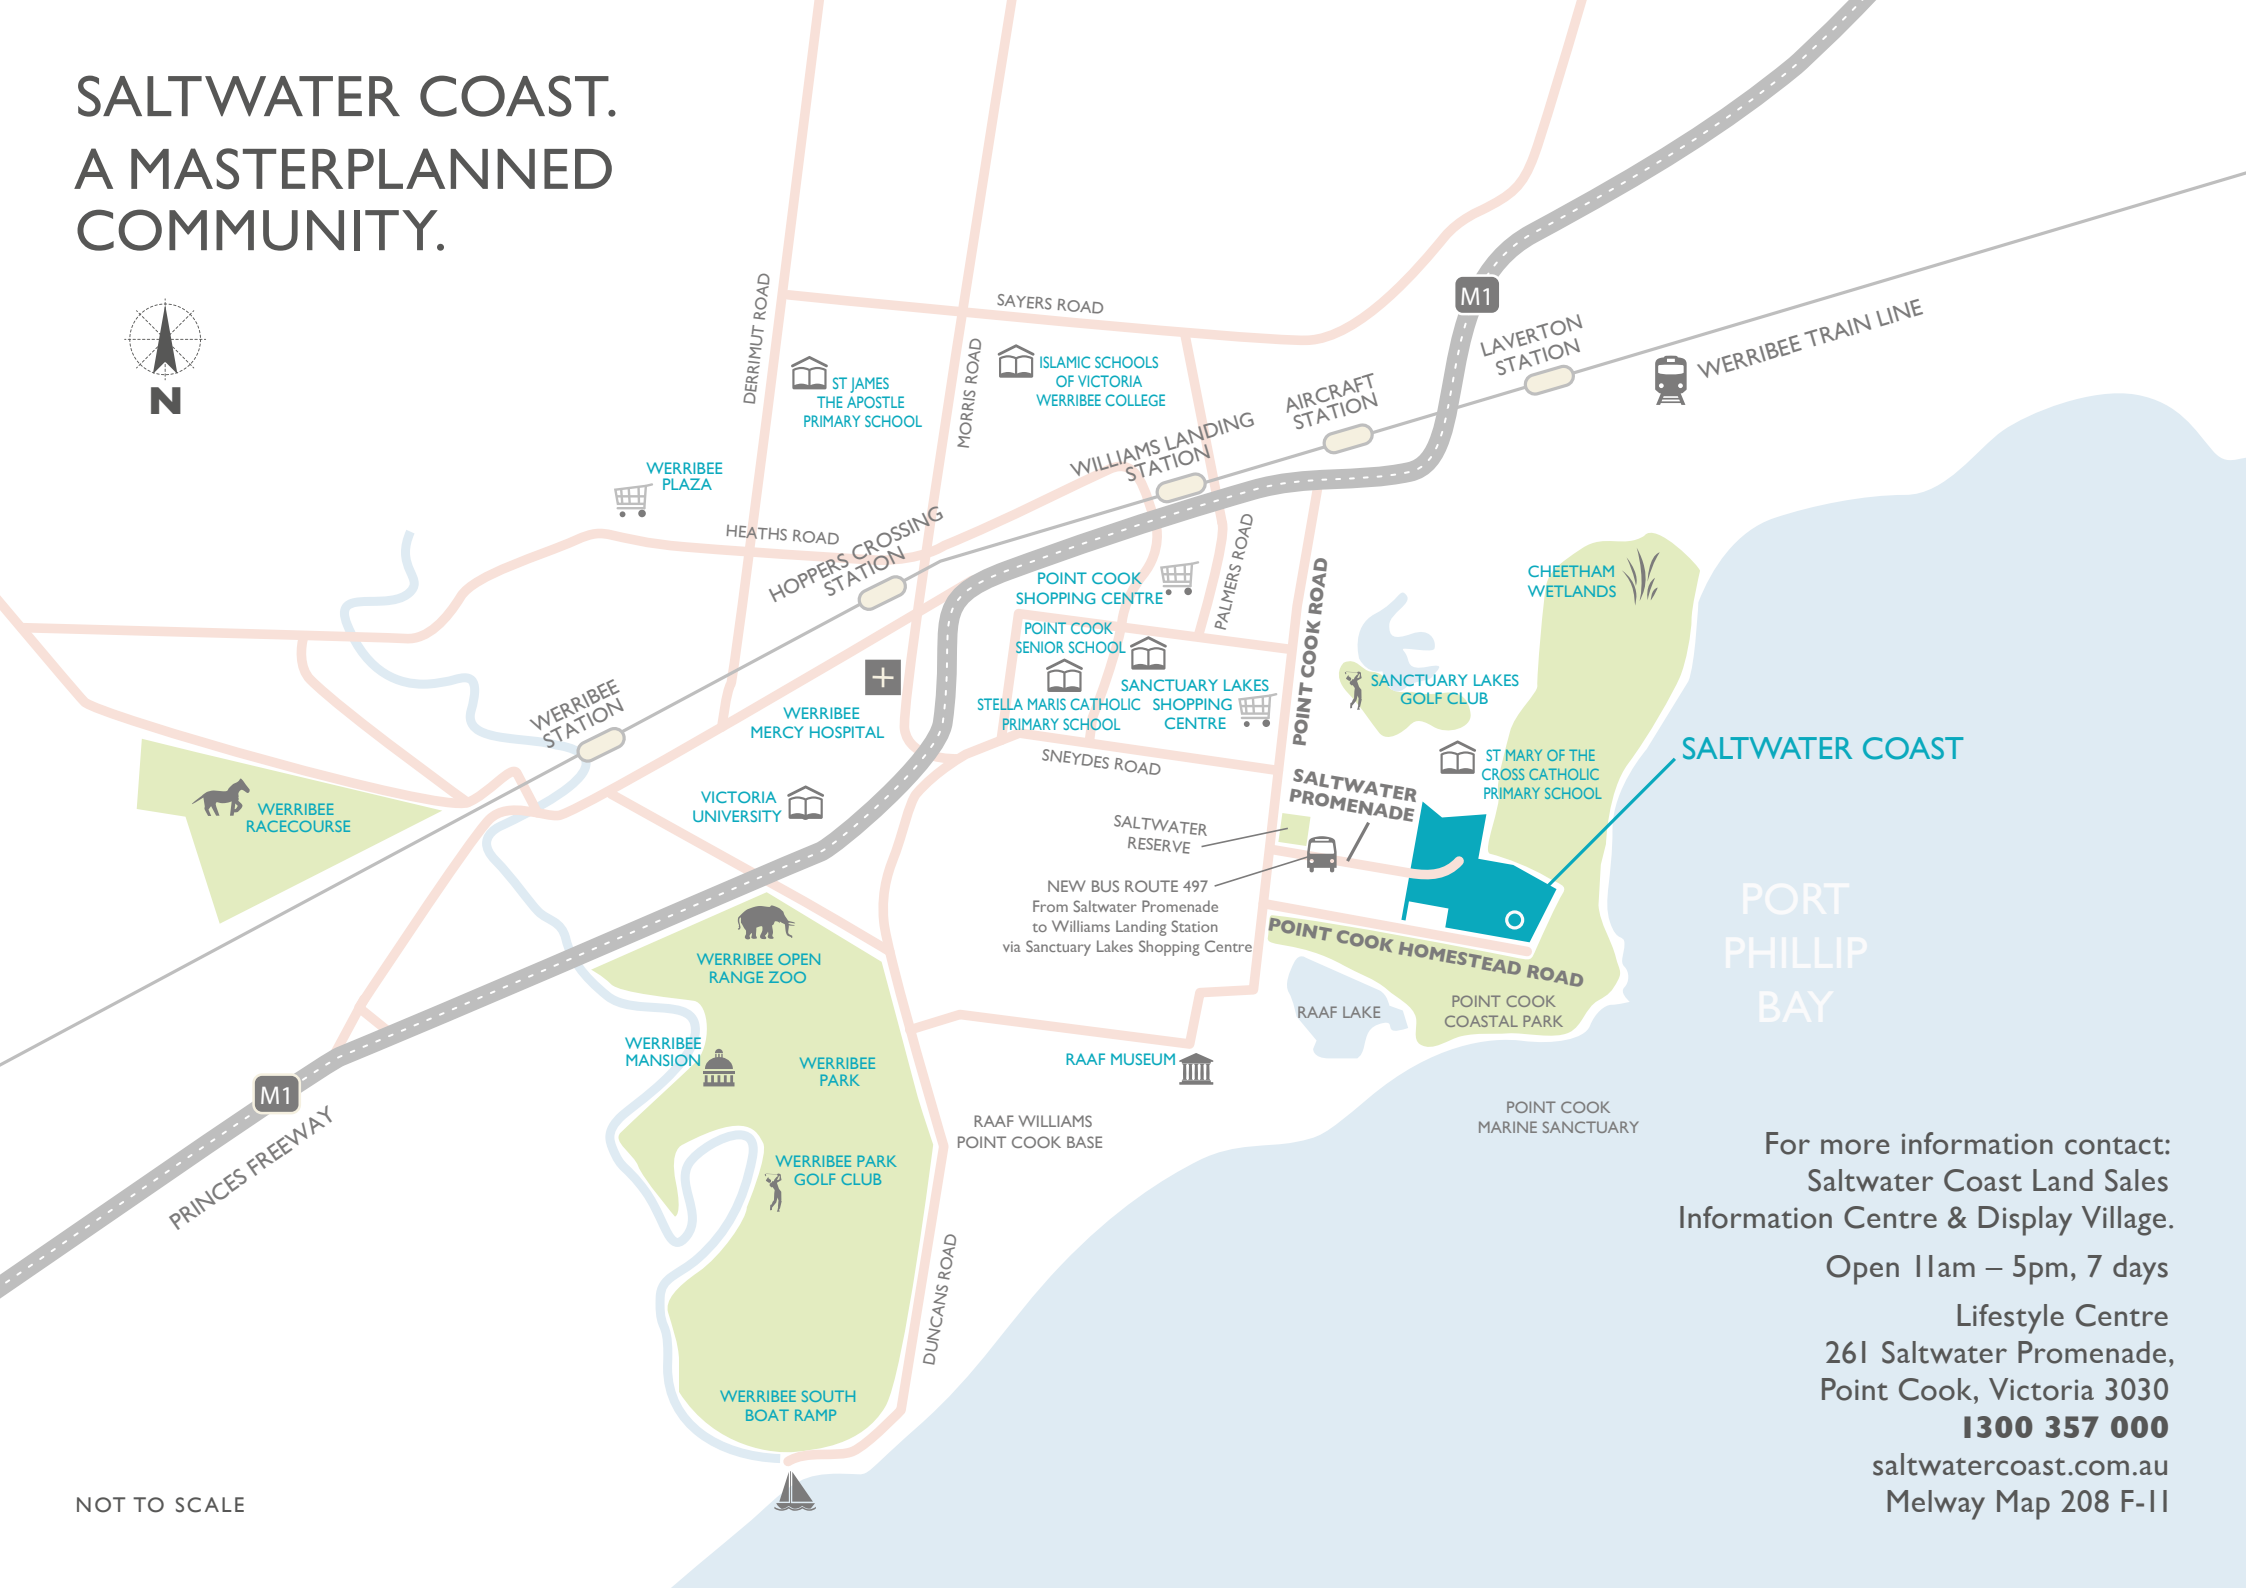

Current release
 Future release
 Sold

KEY

SALTWATER COAST. A MASTERPLANNED COMMUNITY.

SALTWATER COAST
PORT PHILLIP BAY

For more information contact:
Saltwater Coast Land Sales
Information Centre & Display Village.
Open 11am – 5pm, 7 days
Lifestyle Centre
261 Saltwater Promenade,
Point Cook, Victoria 3030
1300 357 000
saltwatercoast.com.au
Melway Map 208 F-11

NOT TO SCALE